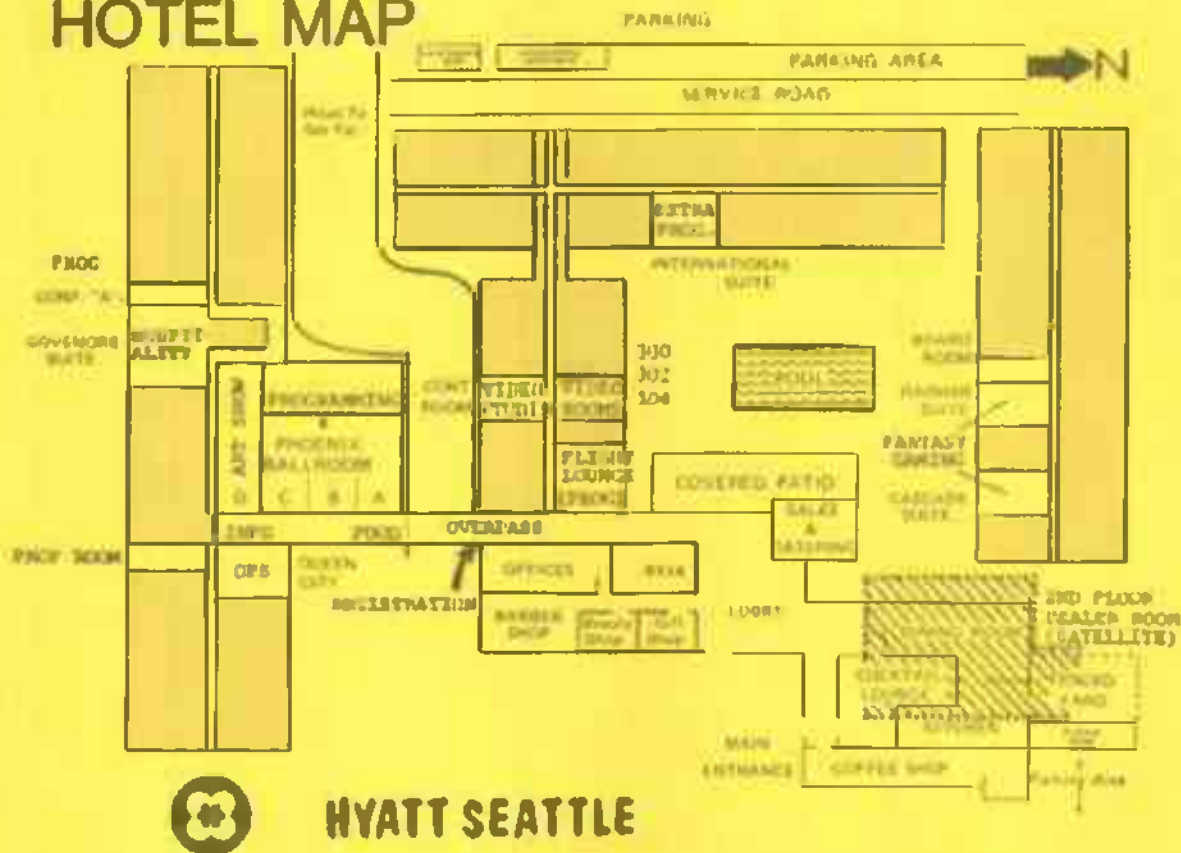

HOTEL MAP

DEALERS ROOM

Timetraders, Elma, Wa
William Trojan, Eugene, Or
Lisa A. Free, Concord, Ca
Shadow Star, Bellevue, Wa
Larry Paschelke, Portland, Or
Created Creatures, Portland, Or
David Killian, Tacoma, Wa
Feathered Serpent, Canoga Park, Ca
Mike Horvat, Stayton, Or
Sajj Craft, Renton, Wa
Second Genesis, Portland, Or
Terry Rutherford, Bookseller, Vancouver, BC
Tim Hammell - Illustrator, Vancouver, BC
Savage's Beasts, Seattle, Wa
Designs of Future Passed, Laurel, Mt
Birds Book World, Longview, Wa
Robert L. Brown, Bookmonger, Seattle, Wa
Russ & Kane Francetich, Missoula, Mt
Locus Publications, San Francisco, Ca
Don Wilson, Bothell, Wa
Glass Onion Graphics, Brookfield, Ct
Sensawonder Industries, Seattle, Wa
David C. Bray, Bookseller, Seattle, Wa
Chris Bates, Seattle, Wa
John McLaughlin, Sunnyvale, Ca
Michael Max, Seattle, Wa
Michael Elmer, Portland, Or
Fantasy Faces, Seattle, Wa

Satellite Room

Cindy Walker, Elma, Wa
Wendy Schultz, Kent, Wa
Bryan Barrett Books, Mission San Jose, Ca
Dick Wald, Portland, Or
Sign of the Unicorn, San Francisco, Ca
Basement Books, Martinez, Ca
Robert S. Funderburk, Salem, Or
Alicia Austin, Canoga Park, Ca
William Hopkins & Family, Seattle, Wa
Dale Enzenbacher, North Fork, Ca
Twice Told Tales, Moscow, Id
Victoria Poyser, Flushing, NY
Larry A. Jezek, Federal Way, Wa
Sense of Wonder, Inc., Laurel, Mt
Mary K, Sherwood - Silkscreen, Seattle, Wa
Imagination Unlimited, Olympia, Wa
Yaleah Originals, Portland, Or
Dorn Island Books, Seattle, Wa
Gary Hill, Seattle, Wa
Isher Weapons, Port Townsend, Wa
Pendragon Graphics, Beaverton, Or
Sci-Fi (Skiffy) Central, Puyallup, Wa
Future Dreams, Portland, Or
K & M Designs, N. Hollywood, Ca
Kay Howes, Seattle, Wa
Island Fantasy, Victoria, BC
Ronkol Co., Seattle, Wa
The Oracles, Federal Way, Wa

Bags courtesy of Elliott Bay Book Company, Magazine City and b. bailey books.