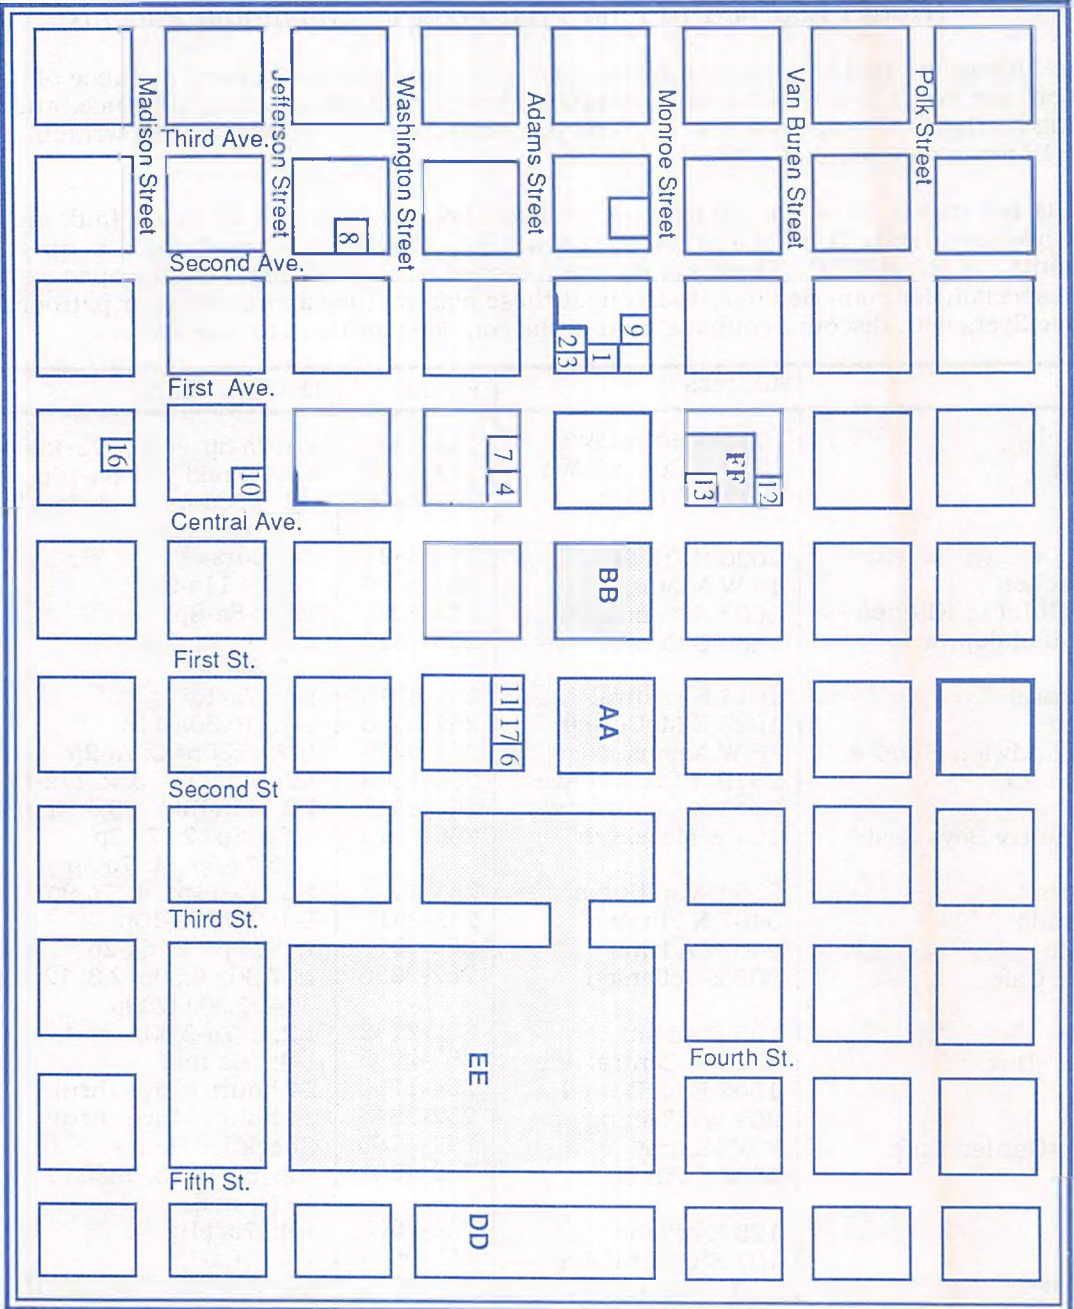

Restaurant Map

Hotels

- AA Hyatt Regency Hotel
- BB Sheraton Hotel
- DD Surface Parking
- EE Convention Center
- FF Hotel San Carlos

Restaurants

- 1 Bickoff's Delli
- 2 Chinese Kitchen
- 3 Coney Island
- 4 Delicious Sandwich
- 6 Greenhouse
- 8 Jack in the Box
- 9 Jan Drake's Cafe
- 10 Max's
- 11 Matador
- 12 Michael's
- 13 Purple Cow
- 16 Sing High
- 17 Swensen's